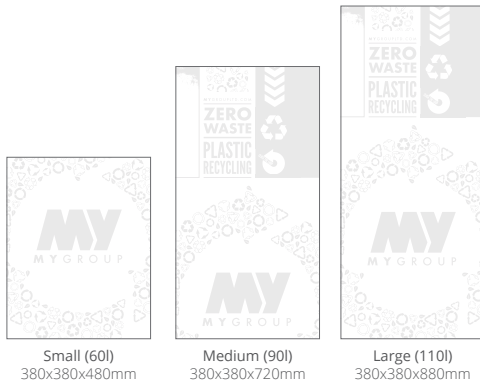

RECYCLING BOX SCHEMES

FULL-SERVICE SCALABLE RECYCLING FOR PLASTIC WASTE

BOX OPTIONS

Our recycling box schemes are available for mixed plastics, PPE, biodegradable plastic and medicinal packaging. Available in three practical sizes – prices start at just £72 inclusive of delivery, collection, processing and zero waste recycling.

RECYCLING BINS & PALLET BOXES

Our recycling bins are made from 100% recycled plastic collected from beach cleans, manufacturing waste and take-back schemes. Available with or without sanitiser units.

Our pallet box scheme is designed for businesses producing larger amounts of hard-to-recycle waste each week. **Get in touch for further info.**